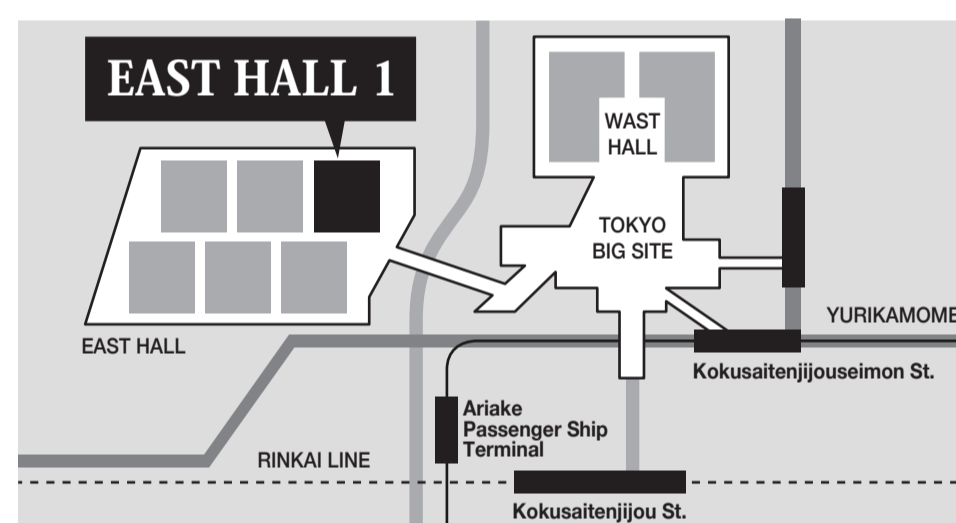

### Tokyo Big Sight EAST HALL 1

Address: 3-11-1 Ariake, Koto-ku, Tokyo,

ZipCode: 135-0063

2016 JULY

07.12.Tue 10:00 - 17:00

07.13.Wed 10:00 - 17:00

[google map](#)